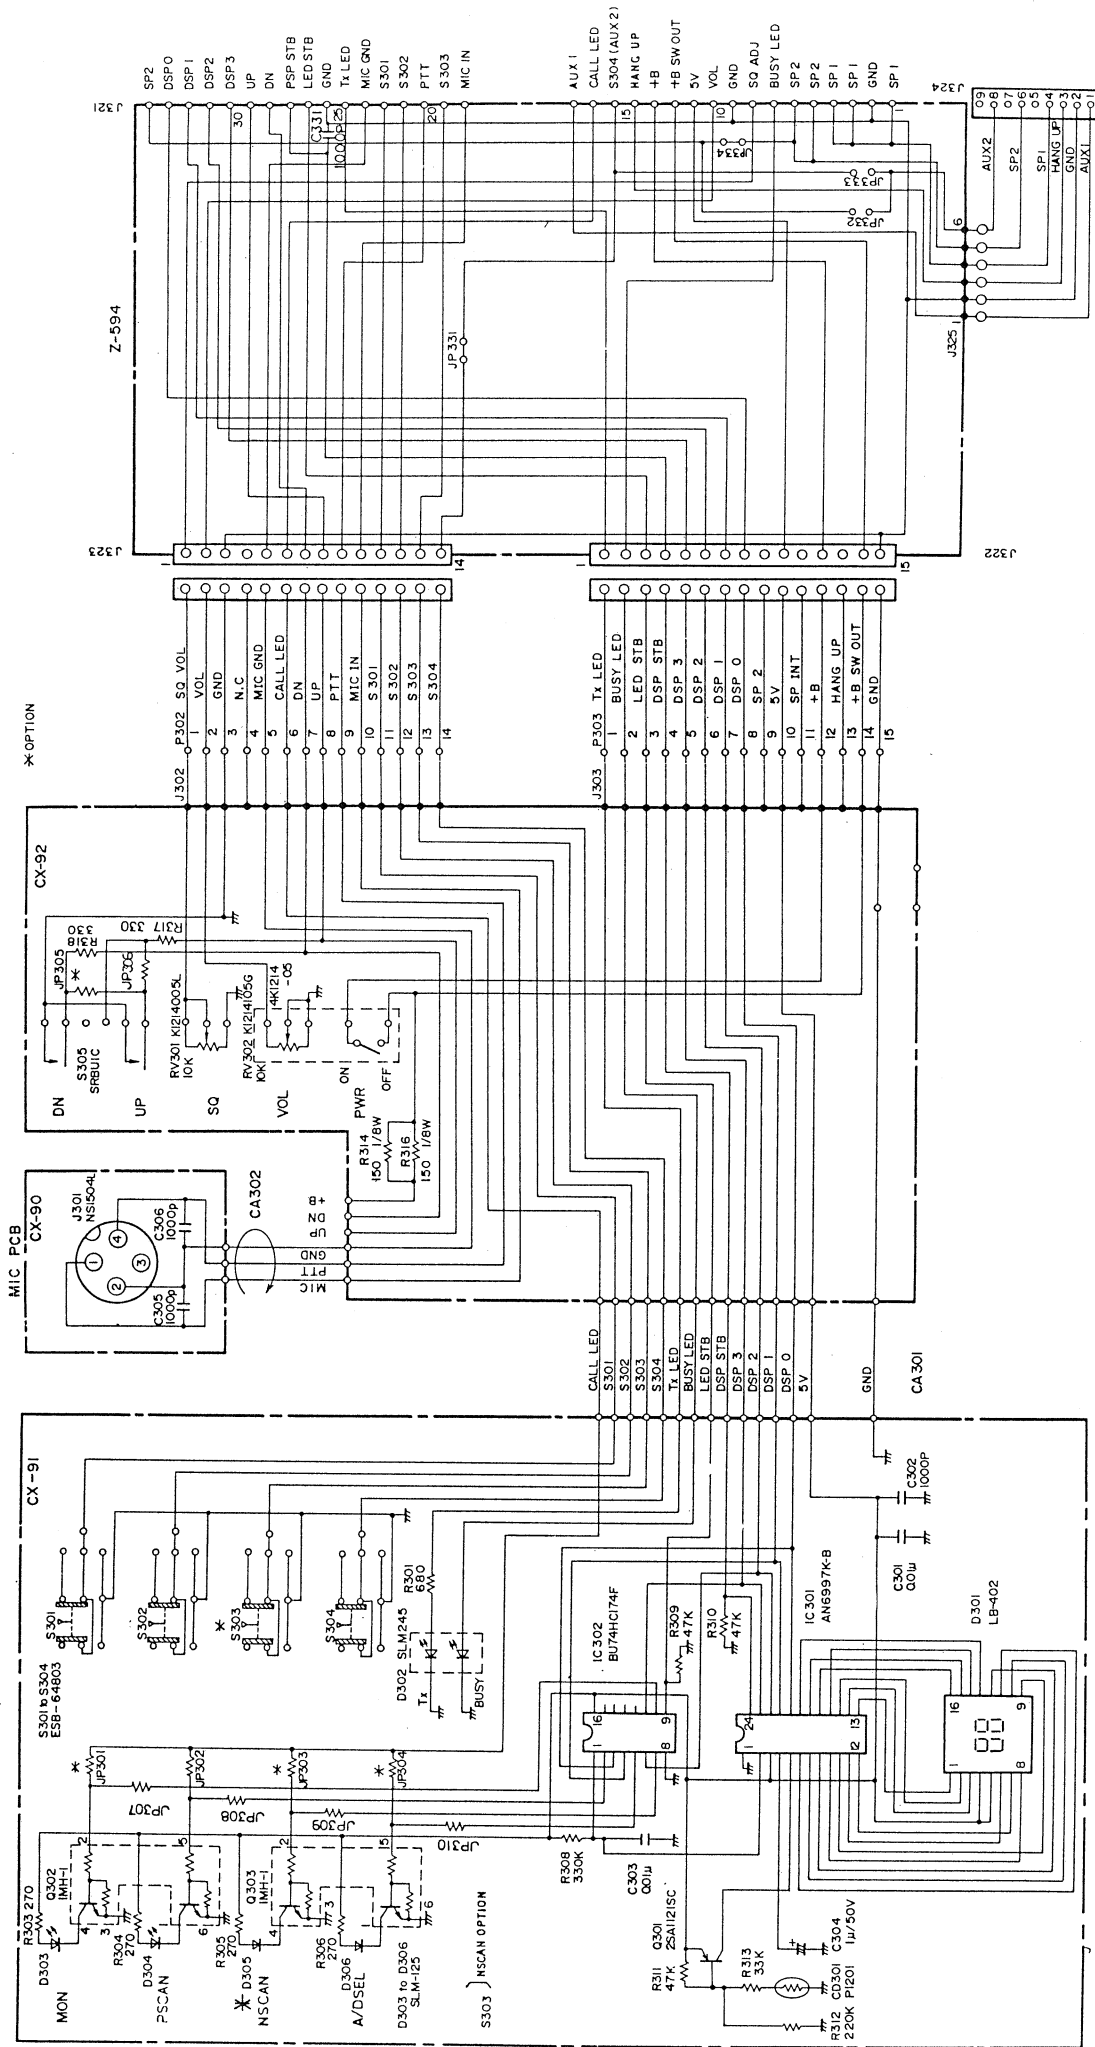

REMOTE CABLE ASSEMBLY

OUNT CONTROL HEAD SCHEMATIC

Ref. No.	C136	C138	C201	C202	C203	C204	C205	C206	C207	C208	C209	C213	C214	C215
A Band	220P	100P	270P	750P	680P	100P	33P	100P	680P	820P	270P	270P	150P	750P
B Band	150P	68P	180P	470P	470P	150P	22P	130P	470P	560P	180P	180P	390P	560P
C Band	100P	-	150P	270P	390P	100P	15P	100P	380P	470P	120P	180P	270P	470P

Ref. No.	C509	C509	C519	C820	C521	C522	C523	C530	C531	C532	C533	C537	C538	C539	C506	C565
A Band	470P	33P	390P	82P	82P	-	100P	100P	100P	100P	100P	15P	15P	47P	15P	220P
B Band	150P	100P	22P	220P	150P	150P	220P	220P	220P	220P	220P	120P	75P	120P	100P	39P
C Band	150P	82P	-	270P	220P	220P	-	100P	100P	15P	150P	220P	220P	56P	-	39P

Ref. No.	C136	C138	C201	C202	C203	C204	C205	C206	C207	C208	C209	C213	C214	C215	C216	C217	C218	C219	C220	C221	C232	C237	C212	C225	C226	C227	C273	R258	R259	R509	R507	R509
A Band	220P	100P	270P	750P	680P	100P	33P	100P	680P	820P	270P	270P	750P	750P	270P	680P	270P	750P	270P	66P	39P	68P	100P	100P	220P	330K	1.5K	3.5T	33	100K		
B Band	150P	68P	180P	470P	470P	150P	22P	130P	470P	560P	180P	180K	750P	560P	180P	680P	180P	560P	390P	180P	47P	33P	68P	—	68P	R047	130K	1.5K	3.5T	68	100K	
C Band	100P	—	150P	270P	390P	100P	18P	100P	390P	470P	120P	180P	270P	470P	30P	560P	130P	470P	220P	180P	33P	22P	80P	—	104P	470K	2.2K	3.5T	68	100K		

Ref. No.	C508	C509	C519	C520	C521	C522	C523	C530	C531	C532	C533	C537	C538	C539	C506	C562	C563	C564	C565	C566	C567	C568	C569	L503	L503	L504	L507	L510	L511	L512	C570	R508	C534	L508		
A Band	470P	33P	390P	82P	82P	—	—	100P	—	220P	150P	56P	—	6.2P	47P	120P	27P	150P	—	11P	—	4.7P	4.7P	33P	33P	33P	33P	33P	100P	33	100P	3.5T	33	100K		
B Band	150P	100P	220P	220P	150P	100P	220P	—	120P	75P	120P	100P	120P	—	39P	56P	100P	15P	120P	7P	68P	220P	33P	550T	550T	550T	550T	550T	550T	550T	550T	550T	550T	33	220P	2.5T
C Band	150P	100P	—	270P	220P	100P	—	100P	100P	—	100P	100P	—	—	150P	220P	220P	100P	6P	56P	—	—	—	—	—	—	—	—	—	—	—	—	—	—	—	—