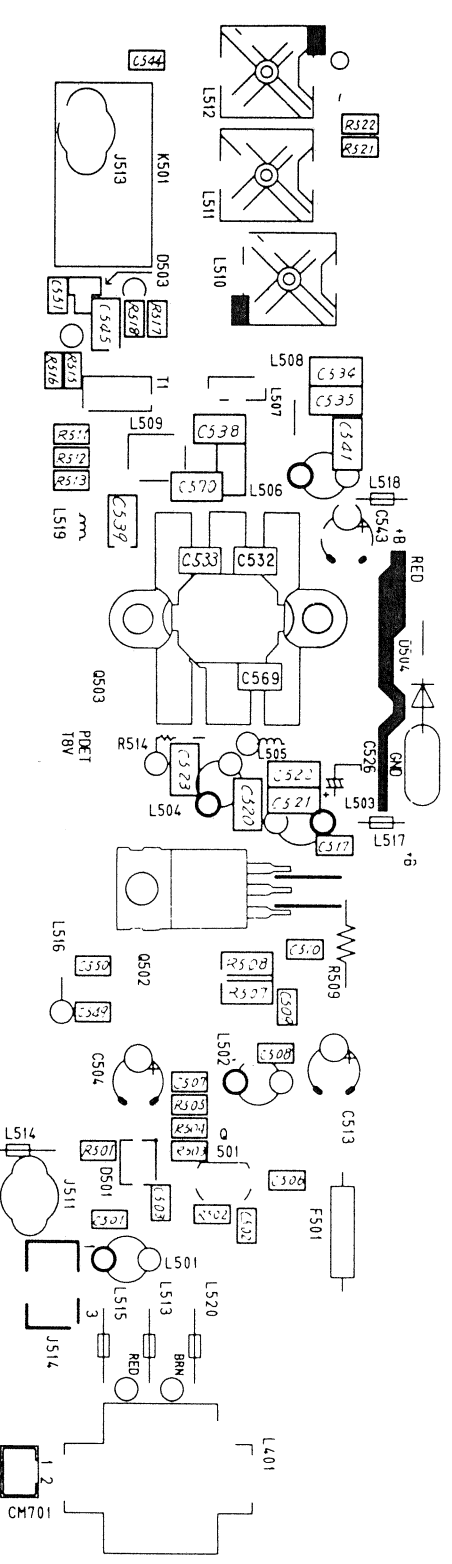

REMOTE CABLE ASSEMBLY

OUNT CONTROL HEAD SCHEMATIC

Ref. No.	C136	C138	C201	C202	C203	C204	C205	C206	C207	C208	C209	C213	C214	C215
A Band	220P	100P	270P	750P	680P	100P	33P	100P	680P	820P	270P	270P	150P	750P
B Band	150P	68P	180P	470P	470P	150P	22P	130P	470P	560P	180P	180P	390P	560P
C Band	100P	-	150P	270P	390P	100P	15P	100P	380P	470P	120P	180P	270P	470P

Ref. No.	C509	C509	C519	C820	C521	C522	C523	C530	C531	C532	C533	C537	C538	C539	C506	C565
A Band	470P	33P	390P	82P	82P	-	100P	100P	100P	100P	100P	15P	15P	47P	15P	220P
B Band	150P	100P	22P	220P	150P	150P	220P	220P	220P	220P	220P	120P	75P	120P	100P	39P
C Band	150P	82P	-	270P	220P	220P	-	100P	100P	15P	150P	220P	220P	56P	-	39P

Ref. No.	C734	C736	C739	C740	C712	C751	C752	C754	C756	C763	C762	C770	C789	C791	C792	L713
A Band	430P	220P	100P	100P	68P	9P	27P	39P	8P	15P	15P	47P	15P	22P	47P	7.5T
B Band	330P	220P	100P	100P	56P	7P	18P	33P	7P	10P	6P	33P	15P	22P	47P	7.5T
C Band	220P	180P	100P	100P	56P	6P	22P	27P	6P	10P	3P	22P	39P	100P	47P	6.5T

Ref. No.	C136	C138	C201	C202	C203	C204	C205	C206	C207	C208	C209	C213	C214	C215	C216	C217	C218	C219	C220	C221	C232	C237	C212	C225	C226	C227	C273	R258	R259	R509	R507	R509
A Band	220P	100P	270P	750P	680P	100P	33P	100P	680P	820P	270P	270P	750P	750P	270P	680P	270P	750P	270P	66P	39P	68P	100P	100P	220P	330K	1.5K	3.5T	33	100K		
B Band	150P	68P	180P	470P	470P	150P	22P	130P	470P	560P	180P	180K	750P	560P	180P	680P	180P	560P	390P	180P	47P	33P	68P	—	68P	R047	130K	1.5K	3.5T	68	100K	
C Band	100P	—	150P	270P	390P	100P	18P	100P	390P	470P	120P	180P	270P	470P	30P	560P	130P	470P	220P	180P	33P	22P	80P	—	104P	470K	2.2K	3.5T	68	100K		